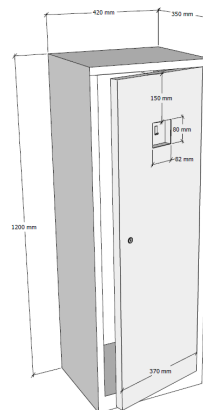

Pictures

Specifications and Dimensions

Art. No: FI-CABINET
Size: 1200 x 420 x 350 mm
Weight: 16 kg
Material: 0.8mm sheet steel
Colour: Red - RAL3000

Pictures

Pictures

Visit our website:

FIREISOLATOR.COM

© COPYRIGHT T-ISS B.V. - All rights reserved